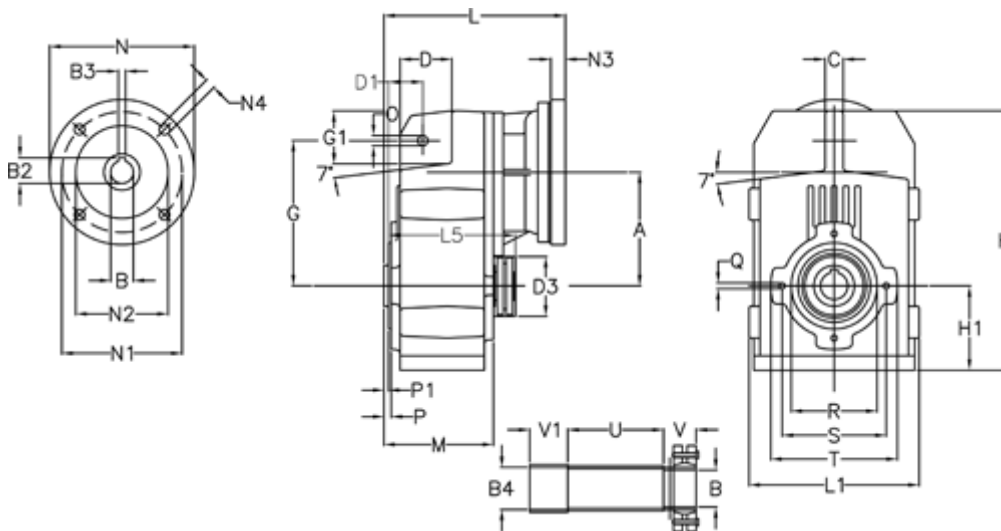

Article number: 29560520245235

Description: Shaft mounted gear  
A513S-202,4-P90B5

## Measures

A = 211.30	D1 = 65.0	I5 = 222.0	P1 = 4.5	V1 = 50
B = 52	d3 = 120	M = 163.0	Q = M12x19	
B1 = 24	G = 278	N = 200	R = 180	
B2 = 27.3	G1 = 105.5	N1 = 165	S = 215	
B3 = 8	H = 479.0	N2 = 130	T = 250	
B4 = 54	H1 = 144.0	N4 = M10x20	Tightening torque N m = 14.5	
C = 20	L = 287.5	O = 22	U = 91.0	
D = 93.5	L1 = 273	P = 8.5	V = 62	